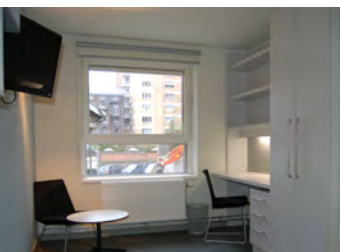

Property Address:
Cityliving Liege
Boulevard d'avroy 67
4000 Luik
Belgique

Contact Details:
Cityliving Liege
+32 475 766 551
Cityliving Amsterdam
+31 20 422 8669

Company Details:
CityLiving SA
Avenue Louise 130 A
1000 Brussels
Belgium

Bank Details:
KBC Bank Brussels
Account 734-0247331-87
IBAN: BE67734024733187
BIC: KREDBEBB